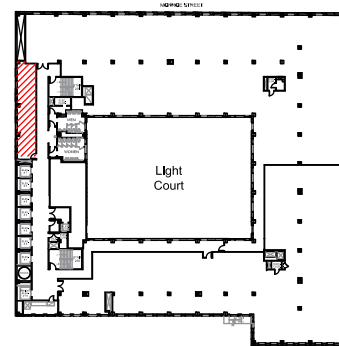

120

SOUTH LASALLE

SUITE 2201 766 RSF

Mason Taylor
Executive Managing Director
+1 312.470.2337
Mason.Taylor@cushwake.com

Karoline Eigel
Director
+1 312.470.2302
Karoline.Eigel@cushwake.com

SLATE