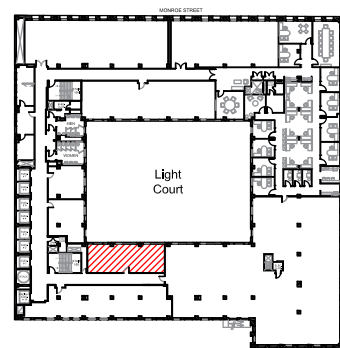

120

SOUTH LASALLE

SUITE 1940

918 RSF

Mason Taylor
Executive Managing Director
+1 312.470.2337
Mason.Taylor@cushwake.com

Karoline Eigel
Director
+1 312.470.2302
Karoline.Eigel@cushwake.com

SLATE