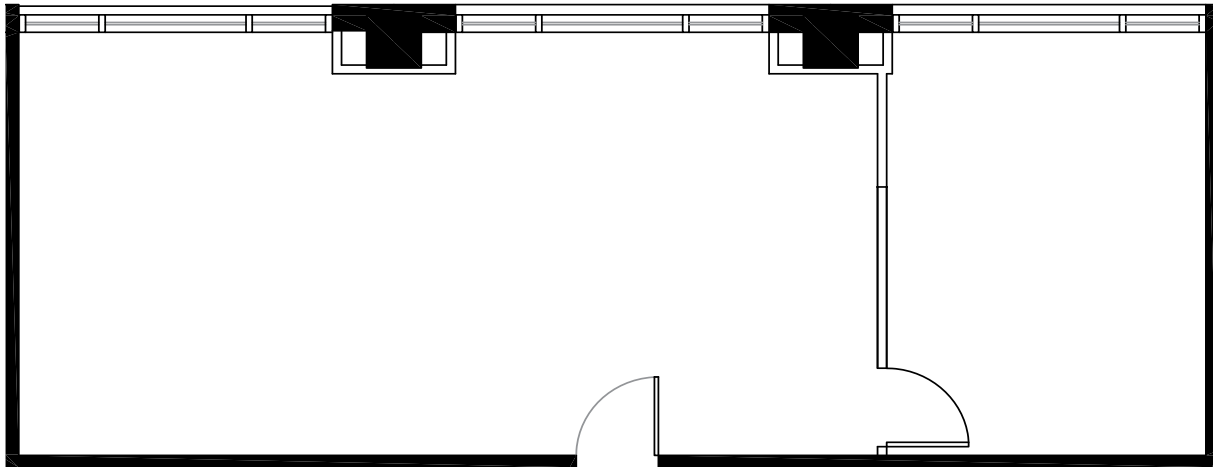

120

SOUTH LASALLE

SUITE 1940

918 RSF

Mason Taylor
Executive Managing Director
+1 312.470.2337
Mason.Taylor@cushwake.com

Karoline Eigel
Director
+1 312.470.2302
Karoline.Eigel@cushwake.com

SLATE