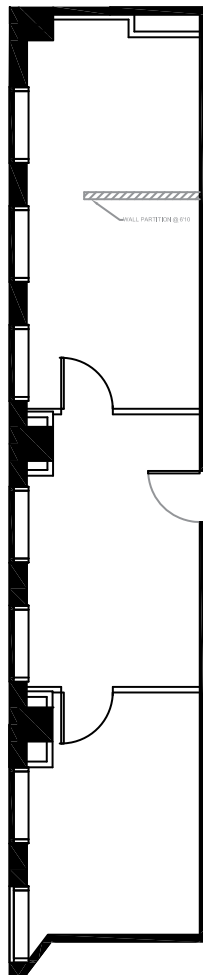

120

SOUTH LASALLE

SUITE 1901 708 RSF

Mason Taylor
Executive Managing Director
+1 312.470.2337
Mason.Taylor@cushwake.com

Karoline Eigel
Director
+1 312.470.2302
Karoline.Eigel@cushwake.com

SLATE