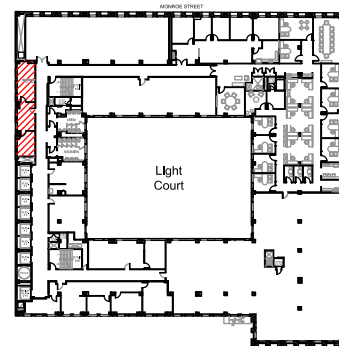

120

SOUTH LASALLE

SUITE 1901 708 RSF

Mason Taylor
Executive Managing Director
+1 312.470.2337
Mason.Taylor@cushwake.com

Karoline Eigel
Director
+1 312.470.2302
Karoline.Eigel@cushwake.com

SLATE