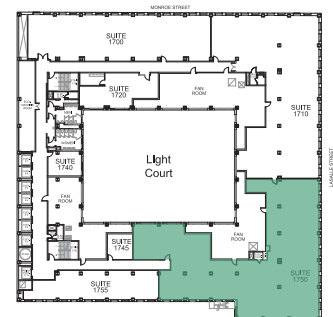

120

SOUTH LASALLE

SUITE 1750 7,227 RSF

Mason Taylor
Executive Managing Director
+1 312.470.2337
Mason.Taylor@cushwake.com

Karoline Eigel
Director
+1 312.470.2302
Karoline.Eigel@cushwake.com