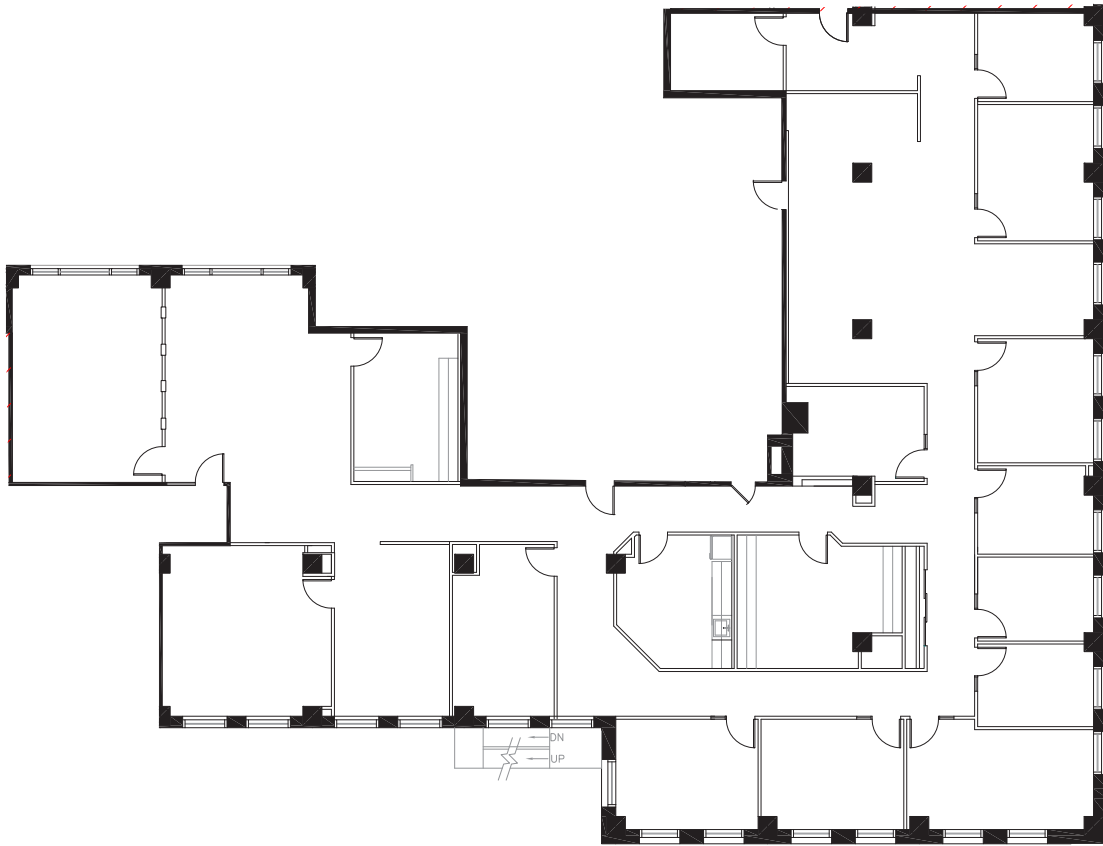

120

SOUTH LASALLE

SUITE 1750 7,227 RSF

Mason Taylor
Executive Managing Director
+1 312.470.2337
Mason.Taylor@cushwake.com

Karoline Eigel
Director
+1 312.470.2302
Karoline.Eigel@cushwake.com