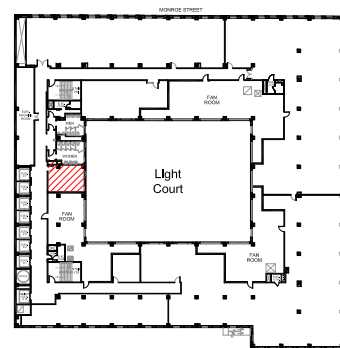

120

SOUTH LASALLE

SUITE 1740

433 RSF

Mason Taylor
Executive Managing Director
+1 312.470.2337
Mason.Taylor@cushwake.com

Karoline Eigel
Director
+1 312.470.2302
Karoline.Eigel@cushwake.com

SLATE