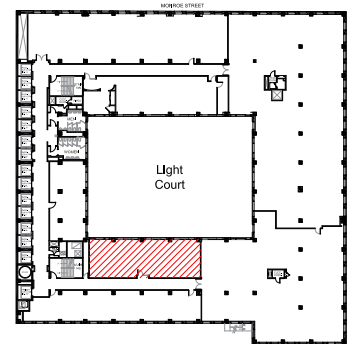

120

SOUTH LASALLE

SUITE 1440

1,809 RSF

Mason Taylor
Executive Managing Director
+1 312.470.2337
Mason.Taylor@cushwake.com

Karoline Eigel
Executive Director
+1 312.470.2302
Karoline.Eigel@cushwake.com

SLATE