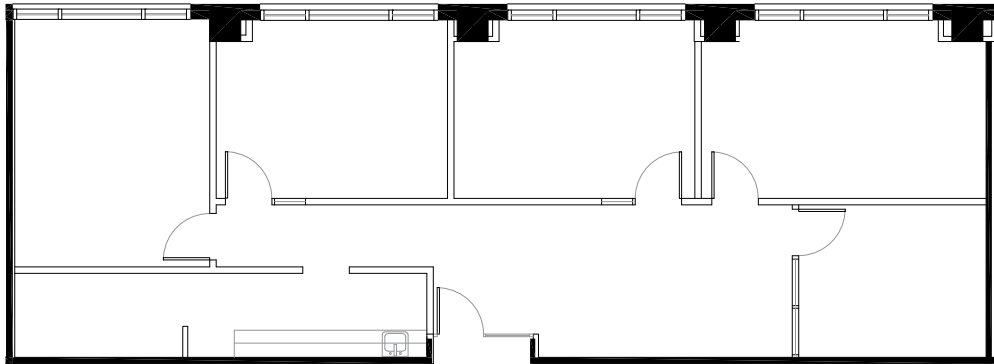

120

SOUTH LASALLE

SUITE 1440

1,809 RSF

Mason Taylor
Executive Managing Director
+1 312.470.2337
Mason.Taylor@cushwake.com

Karoline Eigel
Executive Director
+1 312.470.2302
Karoline.Eigel@cushwake.com

SLATE