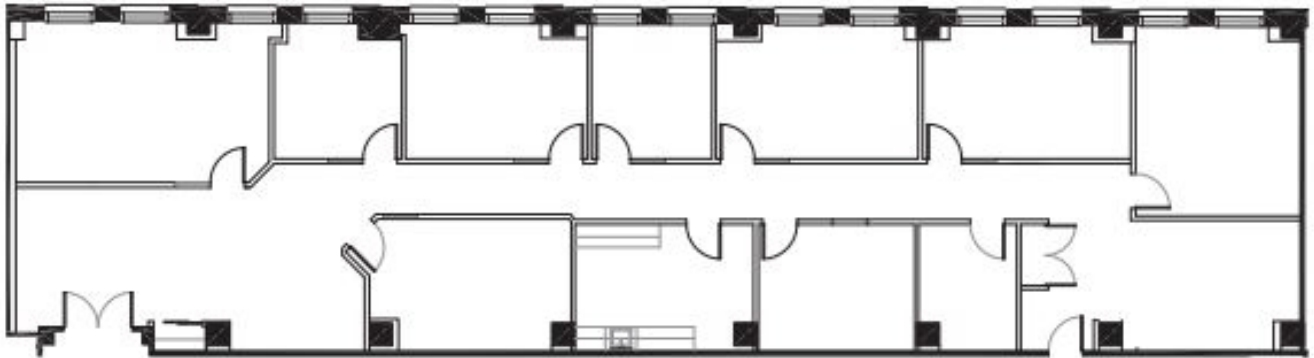

120

SOUTH LASALLE

SUITE 1400

4,211 RSF

Mason Taylor
Executive Managing Director
+1 312.470.2337
Mason.Taylor@cushwake.com

Karoline Eigel
Director
+1 312.470.2302
Karoline.Eigel@cushwake.com