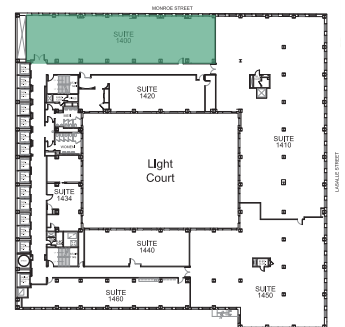

120

SOUTH LASALLE

SUITE 1400

4,211 RSF

Mason Taylor
Executive Managing Director
+1 312.470.2337
Mason.Taylor@cushwake.com

Karoline Eigel
Director
+1 312.470.2302
Karoline.Eigel@cushwake.com