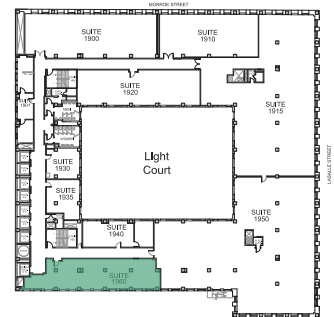

120

SOUTH LASALLE

SUITE 1960 1,822 RSF

Mason Taylor
Executive Managing Director
+1 312.470.2337
Mason.Taylor@cushwake.com

Karoline Eigel
Director
+1 312.470.2302
Karoline.Eigel@cushwake.com

SLATE