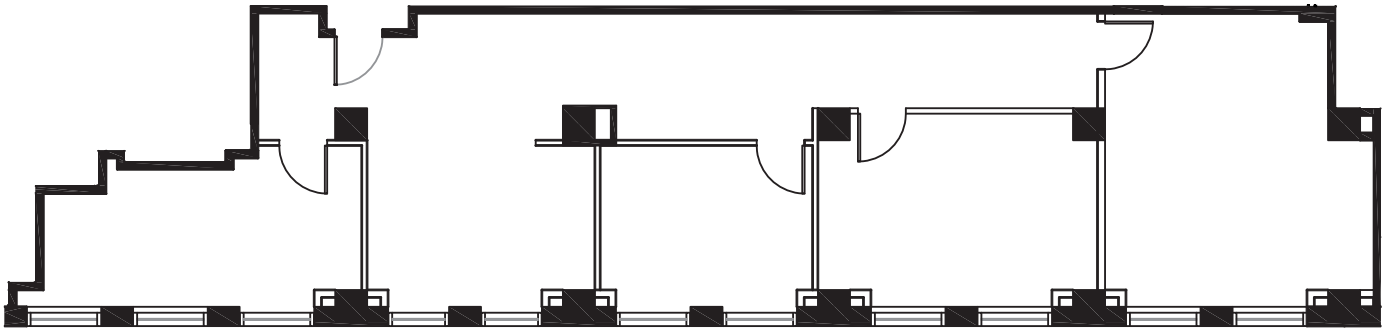

120

SOUTH LASALLE

SUITE 1960 1,822 RSF

Mason Taylor
Executive Managing Director
+1 312.470.2337
Mason.Taylor@cushwake.com

Karoline Eigel
Director
+1 312.470.2302
Karoline.Eigel@cushwake.com

SLATE