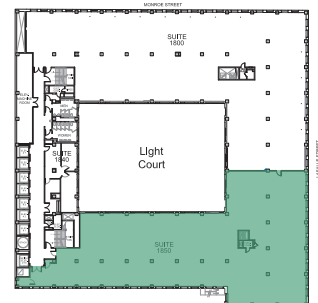

120

SOUTH LASALLE

SUITE 1850

11,420 RSF

Mason Taylor
Executive Managing Director
+1 312.470.2337
Mason.Taylor@cushwake.com

Karoline Eigel
Director
+1 312.470.2302
Karoline.Eigel@cushwake.com

SLATE