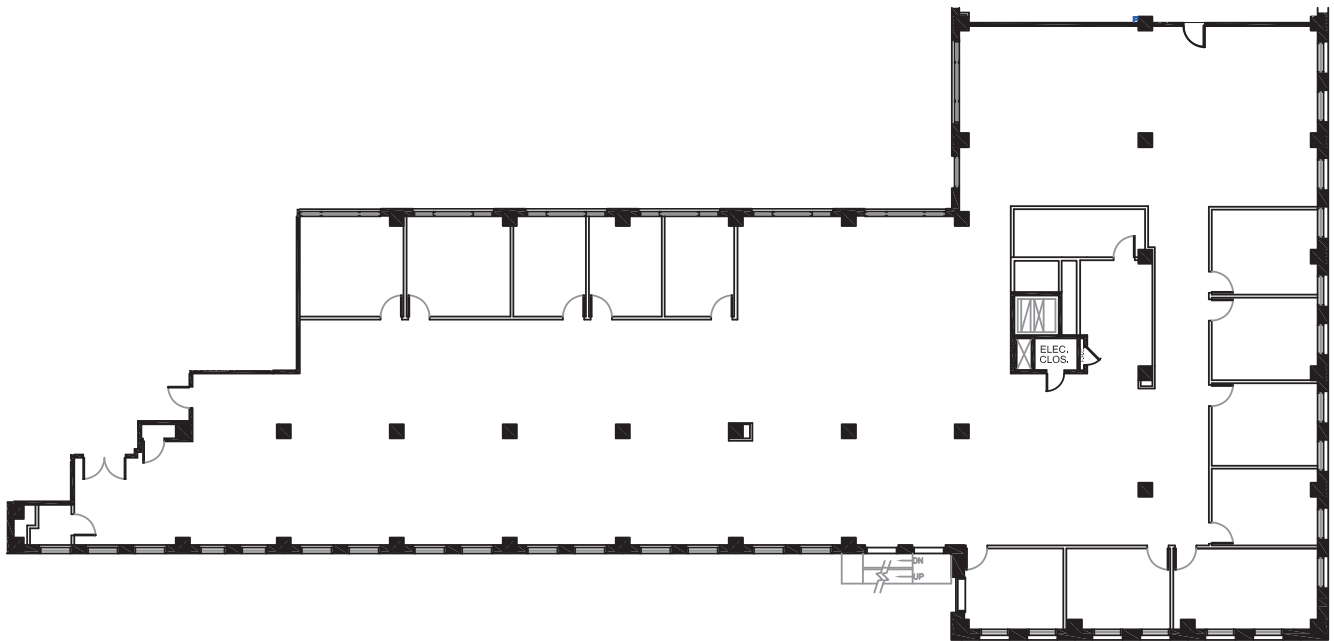

120

SOUTH LASALLE

SUITE 1850

11,420 RSF

Mason Taylor
Executive Managing Director
+1 312.470.2337
Mason.Taylor@cushwake.com

Karoline Eigel
Director
+1 312.470.2302
Karoline.Eigel@cushwake.com

SLATE