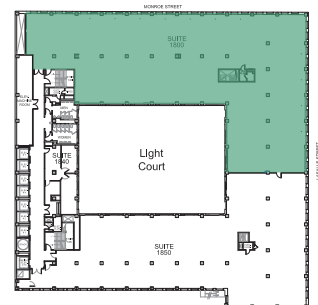

120

SOUTH LASALLE

SUITE 1800

14,195 RSF

Mason Taylor
Executive Managing Director
+1 312.470.2337
Mason.Taylor@cushwake.com

Karoline Eigel
Director
+1 312.470.2302
Karoline.Eigel@cushwake.com

SLATE