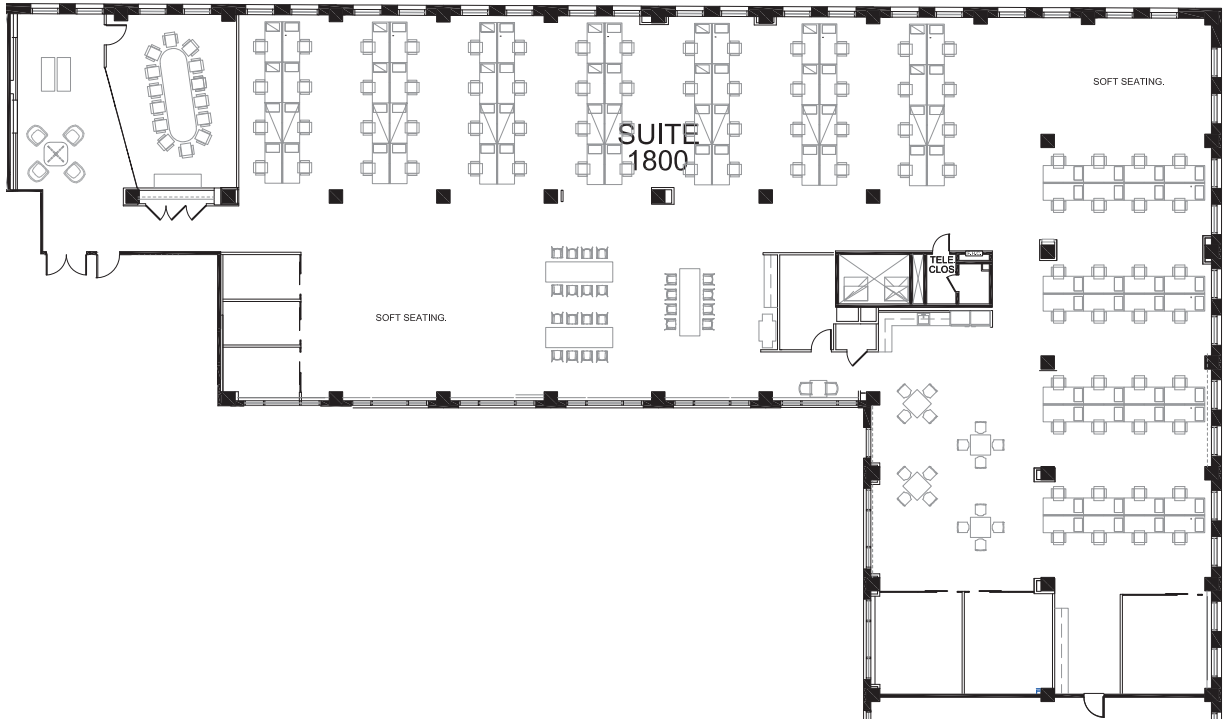

120

SOUTH LASALLE

SUITE 1800

14,195 RSF

Mason Taylor
Executive Managing Director
+1 312.470.2337
Mason.Taylor@cushwake.com

Karoline Eigel
Director
+1 312.470.2302
Karoline.Eigel@cushwake.com

SLATE