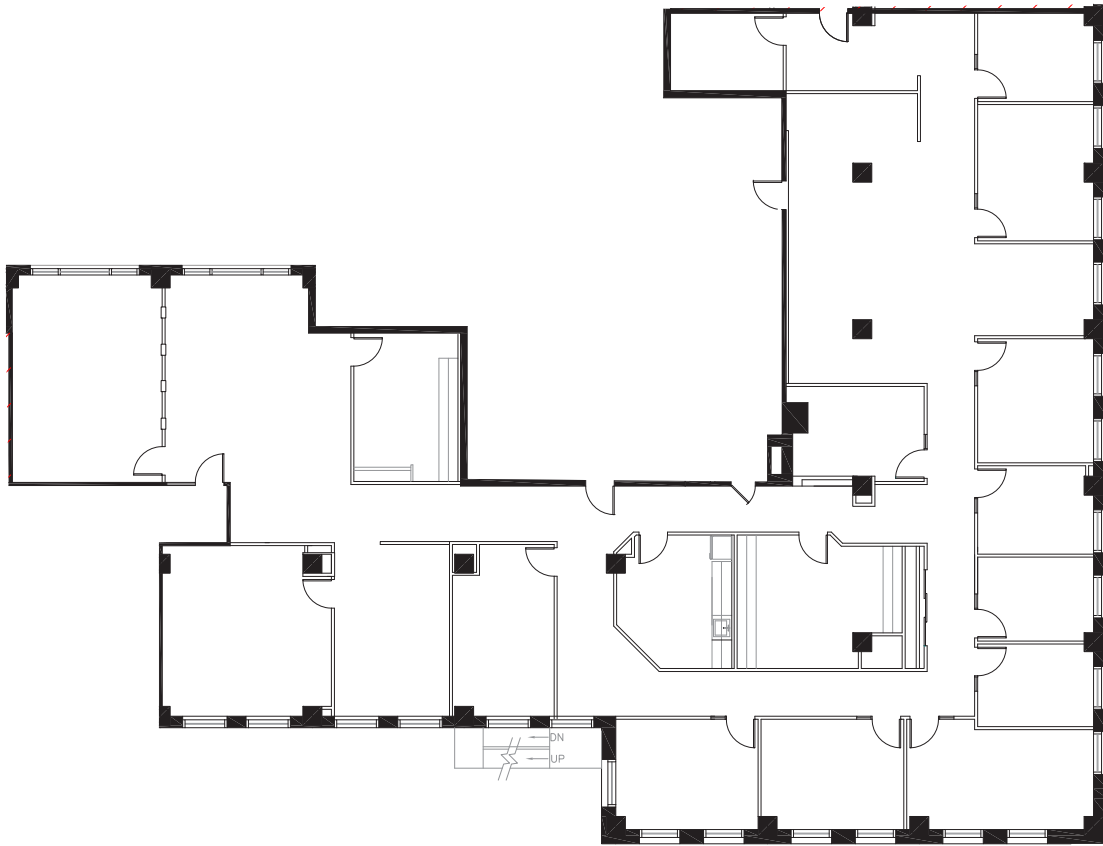

120

SOUTH LASALLE

SUITE 1750

7,586 RSF

Mason Taylor
Executive Managing Director
+1 312.470.2337
Mason.Taylor@cushwake.com

Karoline Eigel
Director
+1 312.470.2302
Karoline.Eigel@cushwake.com