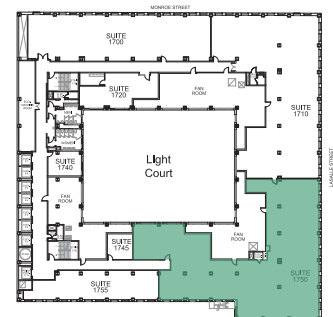

120

SOUTH LASALLE

SUITE 1750

7,586 RSF

Mason Taylor
Executive Managing Director
+1 312.470.2337
Mason.Taylor@cushwake.com

Karoline Eigel
Director
+1 312.470.2302
Karoline.Eigel@cushwake.com