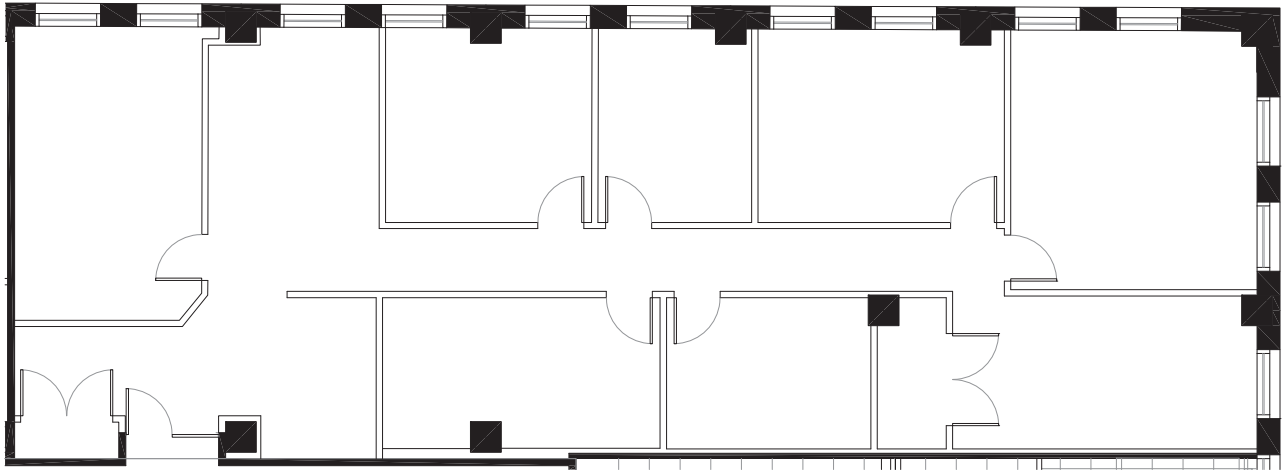

120

SOUTH LASALLE

SUITE 1510 3,075 RSF

Mason Taylor
Executive Managing Director
+1 312.470.2337
Mason.Taylor@cushwake.com

Karoline Eigel
Director
+1 312.470.2302
Karoline.Eigel@cushwake.com