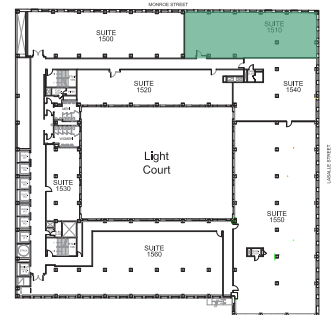

120

SOUTH LASALLE

SUITE 1510 3,075 RSF

Mason Taylor
Executive Managing Director
+1 312.470.2337
Mason.Taylor@cushwake.com

Karoline Eigel
Director
+1 312.470.2302
Karoline.Eigel@cushwake.com