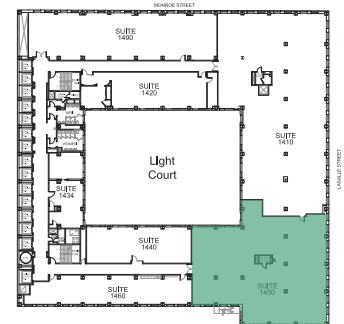

120

SOUTH LASALLE

SUITE 1450 6,257 RSF

Mason Taylor
Executive Managing Director
+1 312.470.2337
Mason.Taylor@cushwake.com

Karoline Eigel
Director
+1 312.470.2302
Karoline.Eigel@cushwake.com

SLATE