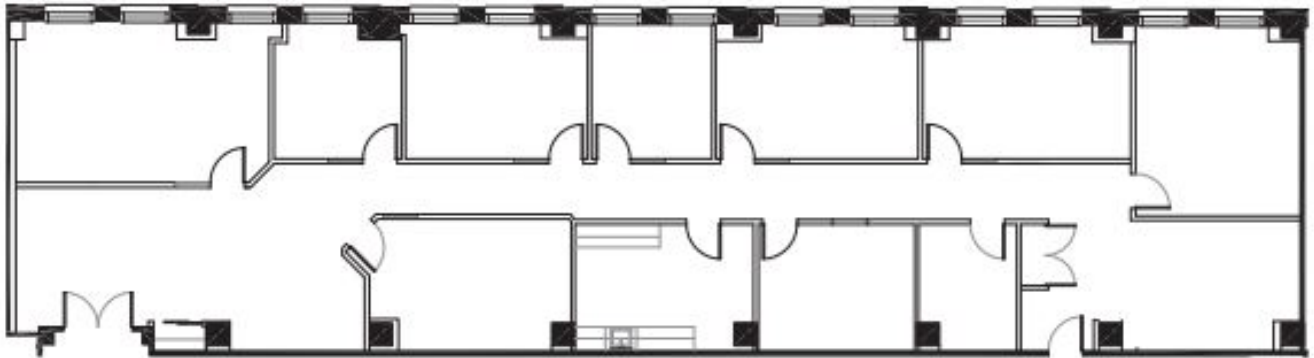

120

SOUTH LASALLE

SUITE 1400

4,211 RSF

Mason Taylor
Executive Managing Director
+1 312.470.2337
Mason.Taylor@cushwake.com

Karoline Eigel
Director
+1 312.470.2302
Karoline.Eigel@cushwake.com

SLATE