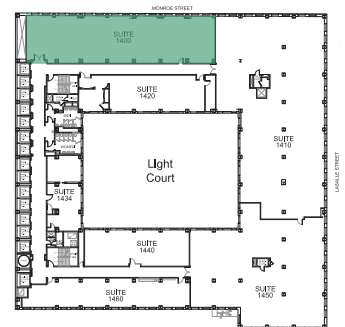

120

SOUTH LASALLE

SUITE 1400

4,211 RSF

Mason Taylor
Executive Managing Director
+1 312.470.2337
Mason.Taylor@cushwake.com

Karoline Eigel
Director
+1 312.470.2302
Karoline.Eigel@cushwake.com

SLATE